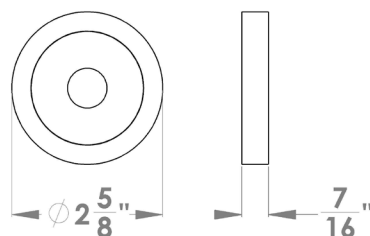

Lignano Steel

Finish: satin stainless steel (71)

To suit standard 2 1/8" door prep

Lignano Steel- UER 35Q
 2 5/8 x 2 5/8 x 7/16"

Lignano Steel- UER 35
 Ø 2 5/8 x 7/16"

Features UER35Q and UER35

- 3 piece rose
- concealed bolt-through fixing
- sprung
- door range 1 1/4" (31 mm) - 2" (51 mm) standard
- T- and Lip-Strike with dust box
- stainless steel faceplate
- backsets: 2 3/8" (60 mm) or 2 3/4" (70 mm)
- functions: Passage (PAS), Privacy (PRI), full dummy (DUM), dummy left (DUM L), dummy right (DUM R)
- available with UL-Latch
- 28° latch with attached face plate
- rate of satin stainless steel 304
- hub 5/16" (8 mm)
- door prep 2 1/8"
- available finish: satin stainless steel

round

UER35 PAS60 71	passage 2 3/8" backset
UER35 PAS70 71	passage 2 3/4" backset
UER35 PRI60 71	privacy 2 3/8" backset
UER35 PRI70 71	privacy 2 3/4" backset
UER35 DUM 71	full dummy
UER35 DUM L 71	half dummy left
UER35 DUM R 71	half dummy right
UEDB 71	deadbolt to add to passage
UEDBA 71	deadbolt keyed alike

specification details

lever

round rose

square rose