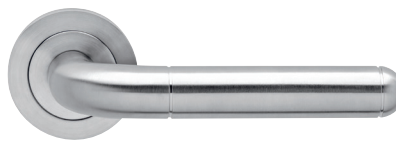

Lignano Steel

Finish: satin stainless steel (71)

To suit standard 2 1/8" door prep

Lignano Steel- UER 35Q
 2 5/8 x 2 5/8 x 7/16"

Lignano Steel- UER 35
 Ø 2 5/8 x 7/16"

Features UER35Q and UER35

- 3 piece rose
- concealed bolt-through fixing
- sprung
- door range 1 1/4" (31 mm) - 2" (51 mm) standard
- T- and Lip-Strike with dust box
- stainless steel faceplate
- backsets: 2 3/8" (60 mm) or 2 3/4" (70 mm)
- functions: Passage (PAS), Privacy (PRI), full dummy (DUM), dummy left (DUM L), dummy right (DUM R)
- available with UL-Latch
- 28° latch with attached face plate
- rate of satin stainless steel 304
- hub 5/16" (8 mm)
- door prep 2 1/8"
- available finish: satin stainless steel

product code square

UER35Q PAS60 71	passage 2 3/8" backset
UER35Q PAS70 71	passage 2 3/4" backset
UER35Q PRI60 71	privacy 2 3/8" backset
UER35Q PRI70 71	privacy 2 3/4" backset
UER35Q DUM 71	full dummy
UER35Q DUM L 71	half dummy left
UER35Q DUM R 71	half dummy right
UEDBQ 71	deadbolt to add to passage

round

UER35 PAS60 71	passage 2 3/8" backset
UER35 PAS70 71	passage 2 3/4" backset
UER35 PRI60 71	privacy 2 3/8" backset
UER35 PRI70 71	privacy 2 3/4" backset
UER35 DUM 71	full dummy
UER35 DUM L 71	half dummy left
UER35 DUM R 71	half dummy right
UEDB 71	deadbolt to add to passage
UEDBA 71	deadbolt keyed alike

specification details

lever

round rose

square rose