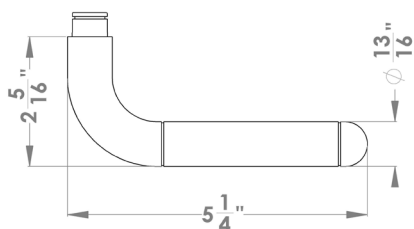

Lignano Steel

Finish: satin stainless steel (71)

To suit standard 2 1/8" door prep

Lignano Steel- UER 35Q
 2 5/8 x 2 5/8 x 7/16"

Lignano Steel- UER 35
 Ø 2 5/8 x 7/16"

Features UER35Q and UER35

- 3 piece rose
- concealed bolt-through fixing
- sprung
- door range 1 1/4" (31 mm) - 2" (51 mm) standard
- T- and Lip-Strike with dust box
- stainless steel faceplate
- backsets: 2 3/8" (60 mm) or 2 3/4" (70 mm)
- functions: Passage (PAS), Privacy (PRI), full dummy (DUM), dummy left (DUM L), dummy right (DUM R)
- available with UL-Latch
- 28° latch with attached face plate
- rate of satin stainless steel 304
- hub 5/16" (8 mm)
- door prep 2 1/8"
- available finish: satin stainless steel

product code square

UER35Q PAS60 71	passage 2 3/8" backset
UER35Q PAS70 71	passage 2 3/4" backset
UER35Q PRI60 71	privacy 2 3/8" backset
UER35Q PRI70 71	privacy 2 3/4" backset
UER35Q DUM 71	full dummy
UER35Q DUM L 71	half dummy left
UER35Q DUM R 71	half dummy right
UEDBQ 71	deadbolt to add to passage

specification details

lever

round rose

square rose